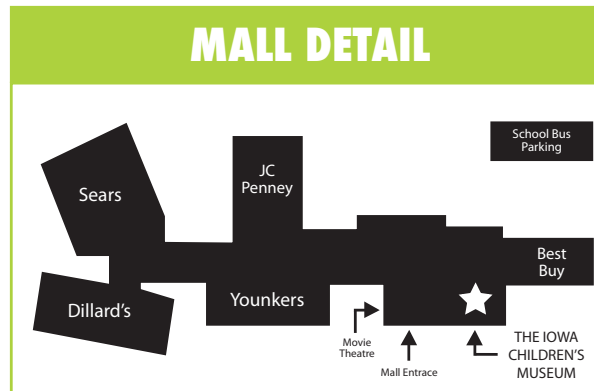

INTERSTATE MAP

MALL DETAIL

THE IOWA CHILDREN'S MUSEUM
CORAL RIDGE MALL, CORALVILLE, IA
319.625.6255 WWW.THEICM.ORG

Memberships

FREE YEAR-ROUND
ADMISSION FOR AS LITTLE
AS \$10 A MONTH!

...including special benefits
just for you!!