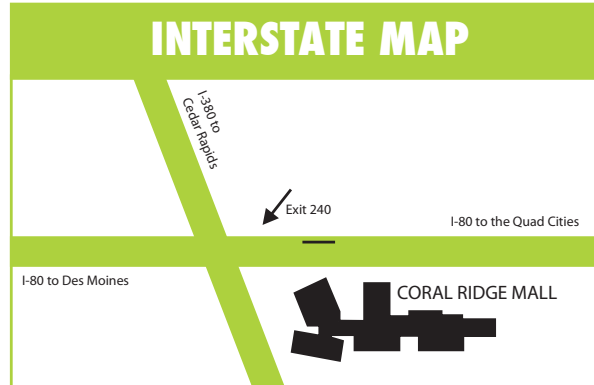

ImaginAces - The ICM's preschool gallery offers a safe and nurturing landscape, including a pretend play farmhouse, barn, vegetable garden, toddler track and family sanctuary that support the cognitive, physical, social and emotional development of children ages birth through 5.

Notion of Motion - Roll, spin, loop and race balls on tracks in this dynamic exhibit focused on the physics of motion! The Notion of Motion includes Raceways, an exhibit developed by The Children's Museum, Boston, and our very own ICM Speedway. Don't miss the climbing wall to test the properties of gravity!

Take Flight - "Take Flight! the science of aviation" exhibit features state-of-the-art flight simulators built into kid-sized planes, an air traffic control tower, remote control flight simulators, Bernoulli's Wind Table, a Cessna 150, Paper Airplane Flight Cage, Pig Parachutes and more! This exhibit makes science, technology, engineering, and mathematics more fun than is imaginable!

Changing Exhibits - The Iowa Children's Museum is always offering a new experience for children and the adults who care for them. Visit us to see what's new at The ICM!

MUSEUM HOURS

Monday: Open when area schools are not in session
Tuesday - Thursday: 10am-6pm
Friday: 10am-8pm
Saturday: 10am-6pm
Sunday: 11am-6pm

INTERSTATE MAP